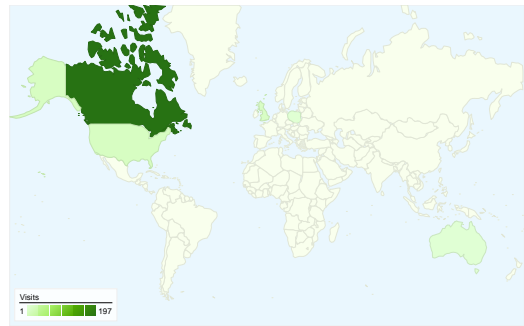

Site Usage

226 Visits

42.04% Bounce Rate

973 Pageviews

00:02:07 Avg. Time on Site

4.31 Pages/Visit

68.58% % New Visits

Visitors Overview

Visitors
176

Map Overlay world

Traffic Sources Overview

- **Search Engines**
96.00 (42.48%)
- **Direct Traffic**
96.00 (42.48%)
- **Referring Sites**
34.00 (15.04%)

Content Overview

Pages	Pageviews	% Pageviews
/	195	20.04%
/info_for_parents/upcoming_par	115	11.82%
/info_for_parents	105	10.79%
/developmental_checkups	48	4.93%
/info_for_professionals	48	4.93%

All traffic sources sent a total of 226 visits

-  42.48% Direct Traffic
-  15.04% Referring Sites
-  42.48% Search Engines

- Search Engines
96.00 (42.48%)
- Direct Traffic
96.00 (42.48%)
- Referring Sites
34.00 (15.04%)

226 visits came from 9 countries/territories

Site Usage

Country/Territory	Visits	Pages/Visit	Avg. Time on Site	% New Visits	Bounce Rate
Canada	197	4.74	00:02:20	65.99%	36.55%
United States	12	1.25	00:00:12	91.67%	83.33%
United Kingdom	10	1.30	00:00:30	80.00%	80.00%
Poland	2	1.00	00:00:00	50.00%	100.00%
Australia	1	3.00	00:08:58	100.00%	0.00%
Estonia	1	4.00	00:00:34	100.00%	0.00%
France	1	1.00	00:00:00	100.00%	100.00%
Finland	1	1.00	00:00:00	100.00%	100.00%
Argentina	1	1.00	00:00:00	100.00%	100.00%