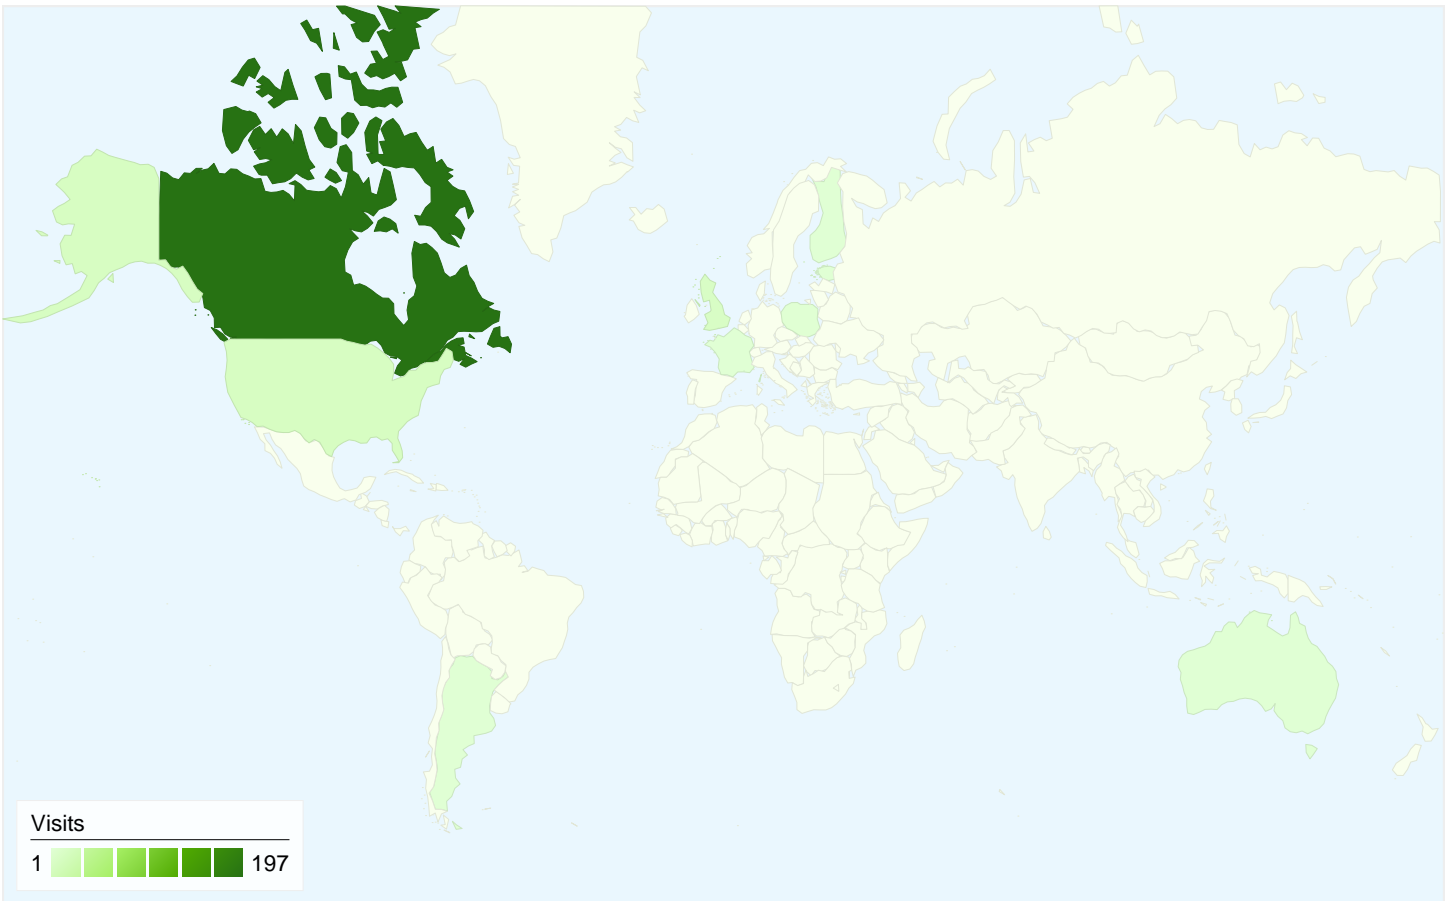

All traffic sources sent a total of 226 visits

-  42.48% Direct Traffic
-  15.04% Referring Sites
-  42.48% Search Engines

- Search Engines
96.00 (42.48%)
- Direct Traffic
96.00 (42.48%)
- Referring Sites
34.00 (15.04%)

226 visits came from 9 countries/territories

Site Usage

Country/Territory	Visits	Pages/Visit	Avg. Time on Site	% New Visits	Bounce Rate
Canada	197	4.74	00:02:20	65.99%	36.55%
United States	12	1.25	00:00:12	91.67%	83.33%
United Kingdom	10	1.30	00:00:30	80.00%	80.00%
Poland	2	1.00	00:00:00	50.00%	100.00%
Australia	1	3.00	00:08:58	100.00%	0.00%
Estonia	1	4.00	00:00:34	100.00%	0.00%
France	1	1.00	00:00:00	100.00%	100.00%
Finland	1	1.00	00:00:00	100.00%	100.00%
Argentina	1	1.00	00:00:00	100.00%	100.00%