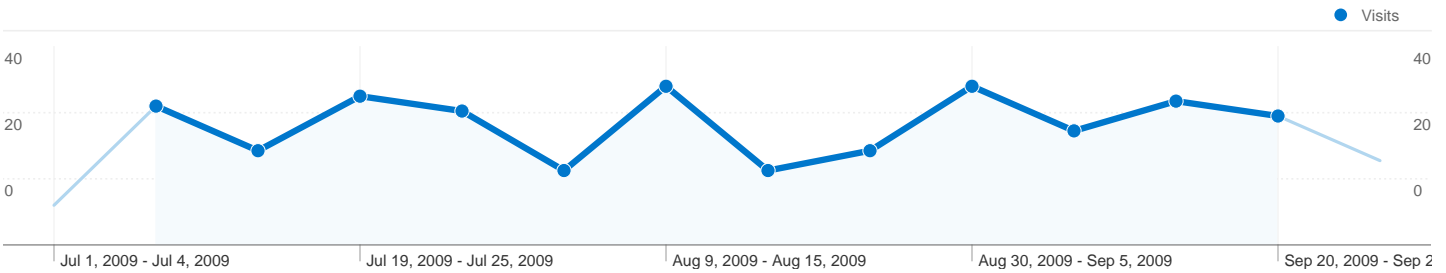

All traffic sources sent a total of 320 visits

46.25% Direct Traffic

21.88% Referring Sites

31.87% Search Engines

- Direct Traffic
  148.00 (46.25%)
- Search Engines
  102.00 (31.87%)
- Referring Sites
  70.00 (21.88%)

Top Traffic Sources

Sources	Visits	% visits
(direct) ((none))	148	46.25%
google (organic)	81	25.31%
bing (organic)	17	5.31%
gps-brasil.blogspot.com	11	3.44%
famcentre.ca (referral)	8	2.50%

Keywords	Visits	% visits
grow along with me	29	28.43%
grow along with me lethbridge	10	9.80%
www.growalongwithme.ca	9	8.82%
www.growalongwithme.com	8	7.84%
importance of early learning	5	4.90%