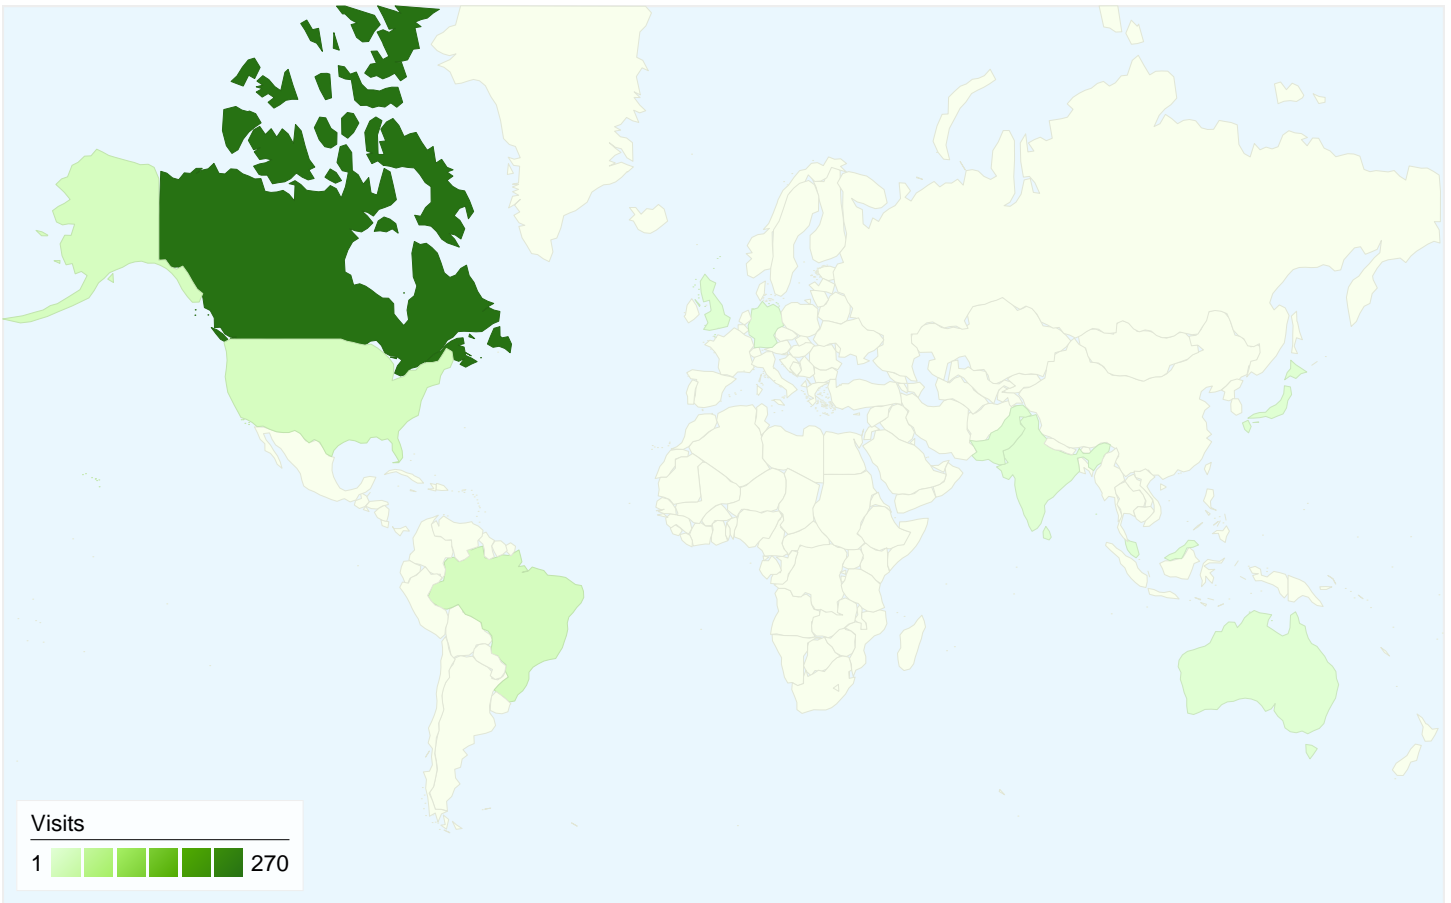

Visitors
245

Map Overlay world

Traffic Sources Overview

- **Direct Traffic**
148.00 (46.25%)
- **Search Engines**
102.00 (31.87%)
- **Referring Sites**
70.00 (21.88%)

Content Overview

Pages	Pageviews	% Pageviews
/	309	24.66%
/info_for_parents	131	10.45%
/info_for_professionals	114	9.10%
/info_for_parents/upcoming_par	92	7.34%
/info_for_professionals/upcomin	67	5.35%

All traffic sources sent a total of 320 visits

46.25% Direct Traffic

21.88% Referring Sites

31.87% Search Engines

- Direct Traffic
148.00 (46.25%)
- Search Engines
102.00 (31.87%)
- Referring Sites
70.00 (21.88%)

320 visits came from 11 countries/territories

Site Usage

Country/Territory	Visits	Pages/Visit	Avg. Time on Site	% New Visits	Bounce Rate
Canada	270	4.36	00:01:31	68.15%	31.85%
Brazil	18	1.11	00:00:00	0.00%	88.89%
United States	17	1.76	00:00:22	94.12%	76.47%
Japan	3	1.00	00:00:00	100.00%	100.00%
United Kingdom	3	1.00	00:00:00	100.00%	100.00%
Australia	2	2.00	00:00:16	100.00%	50.00%
India	2	1.00	00:00:00	100.00%	100.00%
Pakistan	2	3.00	00:13:43	50.00%	50.00%
Malaysia	1	1.00	00:00:00	100.00%	100.00%