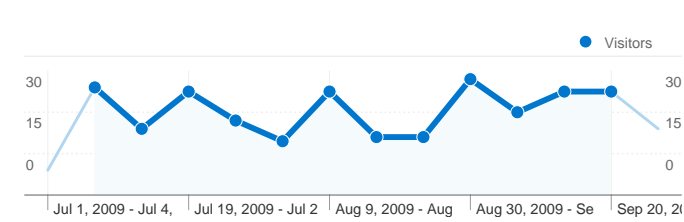

Site Usage

320 Visits

39.69% Bounce Rate

1,253 Pageviews

00:01:24 Avg. Time on Site

3.92 Pages/Visit

66.88% % New Visits

Visitors Overview

245 people visited this site

320 Visits

245 Absolute Unique Visitors

1,253 Pageviews

3.92 Average Pageviews

00:01:24 Time on Site

39.69% Bounce Rate

66.88% New Visits

320 visits came from 11 countries/territories

Site Usage

Country/Territory	Visits	Pages/Visit	Avg. Time on Site	% New Visits	Bounce Rate
Canada	270	4.36	00:01:31	68.15%	31.85%
Brazil	18	1.11	00:00:00	0.00%	88.89%
United States	17	1.76	00:00:22	94.12%	76.47%
Japan	3	1.00	00:00:00	100.00%	100.00%
United Kingdom	3	1.00	00:00:00	100.00%	100.00%
Australia	2	2.00	00:00:16	100.00%	50.00%
India	2	1.00	00:00:00	100.00%	100.00%
Pakistan	2	3.00	00:13:43	50.00%	50.00%
Malaysia	1	1.00	00:00:00	100.00%	100.00%