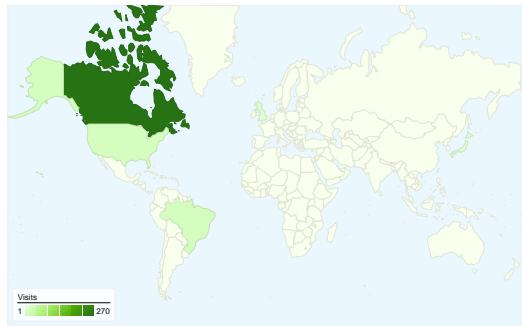

Site Usage

320 Visits

39.69% Bounce Rate

1,253 Pageviews

00:01:24 Avg. Time on Site

3.92 Pages/Visit

66.88% % New Visits

Visitors Overview

Visitors
245

Map Overlay world

Traffic Sources Overview

- **Direct Traffic**
148.00 (46.25%)
- **Search Engines**
102.00 (31.87%)
- **Referring Sites**
70.00 (21.88%)

Content Overview

Pages	Pageviews	% Pageviews
/	309	24.66%
/info_for_parents	131	10.45%
/info_for_professionals	114	9.10%
/info_for_parents/upcoming_par	92	7.34%
/info_for_professionals/upcomin	67	5.35%

All traffic sources sent a total of 320 visits

46.25% Direct Traffic

21.88% Referring Sites

31.87% Search Engines

- Direct Traffic
148.00 (46.25%)
- Search Engines
102.00 (31.87%)
- Referring Sites
70.00 (21.88%)

320 visits came from 11 countries/territories

Site Usage

Country/Territory	Visits	Pages/Visit	Avg. Time on Site	% New Visits	Bounce Rate
Canada	270	4.36	00:01:31	68.15%	31.85%
Brazil	18	1.11	00:00:00	0.00%	88.89%
United States	17	1.76	00:00:22	94.12%	76.47%
Japan	3	1.00	00:00:00	100.00%	100.00%
United Kingdom	3	1.00	00:00:00	100.00%	100.00%
Australia	2	2.00	00:00:16	100.00%	50.00%
India	2	1.00	00:00:00	100.00%	100.00%
Pakistan	2	3.00	00:13:43	50.00%	50.00%
Malaysia	1	1.00	00:00:00	100.00%	100.00%